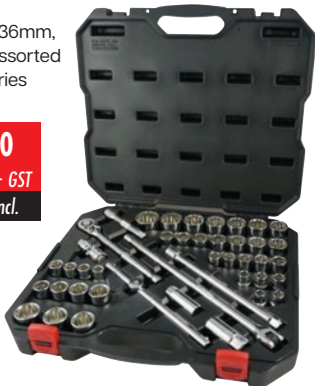

1/2" Dr 44pc Combination Socket Set

Sockets 10 to 36mm, 1/2" to 1 1/8", assorted drive accessories
KBT2768

\$220⁰⁰
+ GST
\$253.00 GST Incl.

3/8" Dr 74pc Metric Tool Set

This Powerbuilt portable tool set contains a versatile range of hand tools for many applications around the workshop, job site or home.
KBT2765

\$329⁰⁰
+ GST
\$378.35 GST Incl.

POWERBUILT™

7pc Metric Reversible Gear Spanner Set

- Gear spanners are ideal for fast & speedy loosening/tightening of nuts, with an open end for initial tension crack/final tightening
- New 90-Tooth gear mechanism
- New set includes 10mm, 12mm, 13mm, 14mm, 16mm, 17mm, 19mm

WRS3307H

\$65⁰⁰
+ GST
\$74.75 GST Incl.

NEW

MST188X

Inverter Welder

- 180 Amp output
- MIG /Stick /TIG welder
- Fitted 10 Amp plug
- Digital LED display
- DC TIG lift arc start
- Excellent arc stability
- Gas /gasless operation
- 2T / 4T trigger latching
- Stepless amperage control
- Generator safe
- Suits D100/D200 spools
- Spool gun ready

Bundle Includes:

MST-188X Welder, Weldsafe Platinum Welding Helmet
Bossweld Welder Trolley and Welding Gloves
BW699188WP

3000kg Garage Jack & 1500kg Jack Stands Combo

Jack Lifts: 140mm to 520mm

- Heavy duty design with superior lift capacity
- Extra wide frame and wheel for stability
- Features two fixed and two castor wheels