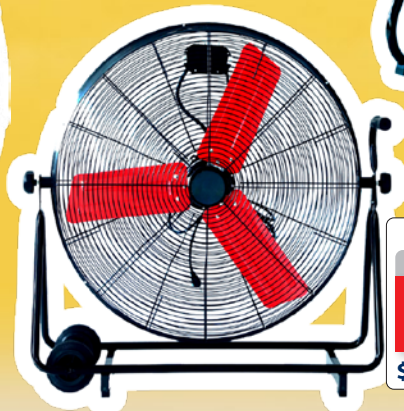

76CM FLOOR

TLS0076F

$279

$320.85 inc gst